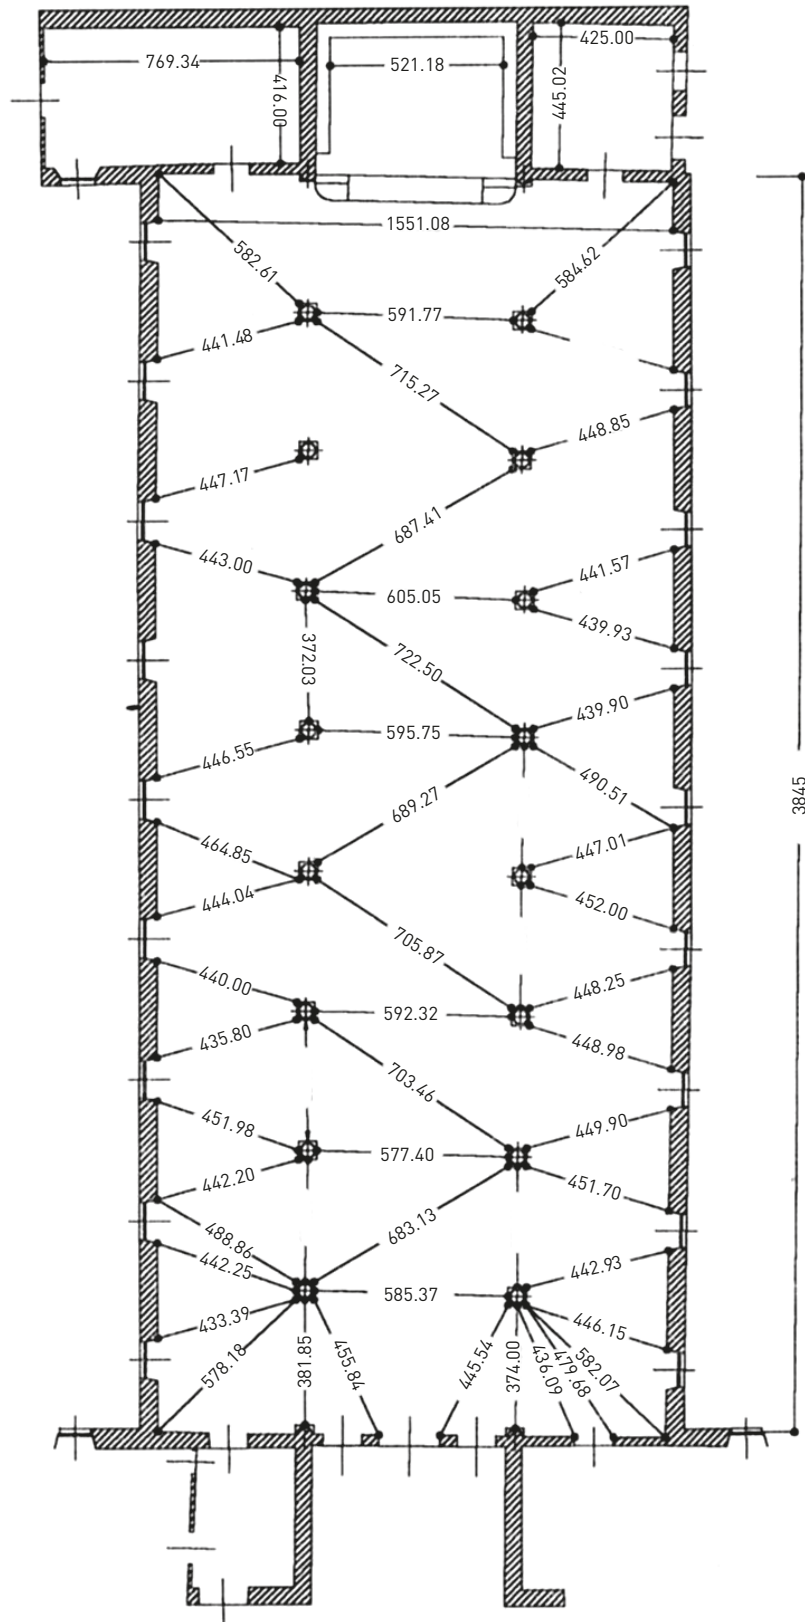

# SALA DELLE COLONNE

**M<sup>2</sup>**

SURFACE AREA: 600 sq.m.

CAPACITY: 300 people

ENTRANCE: Via San Vittore 21

# SALA DELLE COLONNE

DIMENSIONS SHOWN IN THE PLAN ARE TO BE VERIFIED ON SITE.