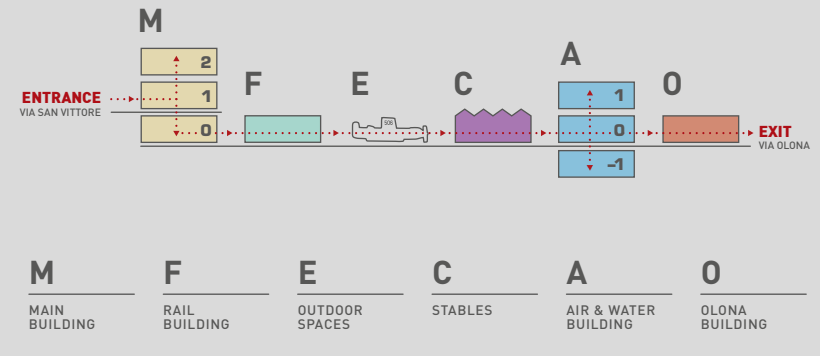

### SENSE OF VISIT

A1

M1

A0

M0

A-1

M1

ENTRANCE SAN VITTORE

### MAIN BUILDING

- 1 Regina Margherita
- 2 Old pharmacy
- 3 Art-quarium
- 4 Elea 9003
- 5 Jacquard loom
- 6 Nutrition
- 7 Particle physics
- 8 Tinkering Zone
- 9 i.lab Nutrition
- 10 i.lab Genetics
- 11 i.lab Biotechnology
- 12 Cloister I
- 13 Cloister II
- 14 Refectory hall\*
- 15 Auditorium\*
- 16 Library *(by appointment)*