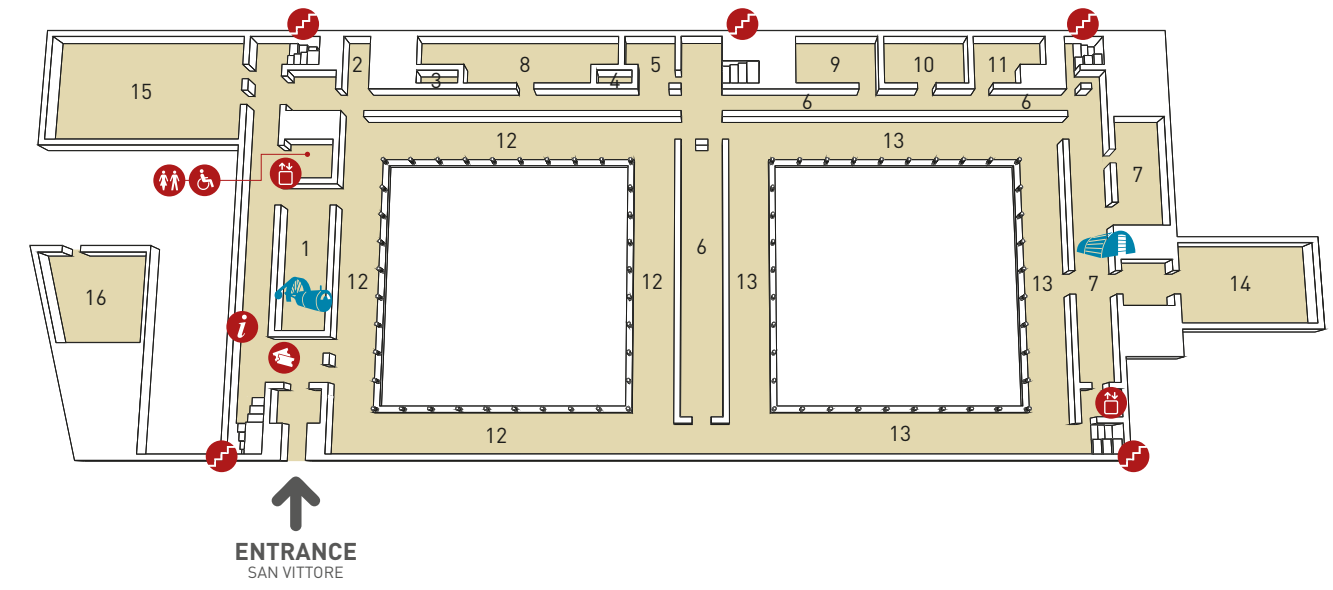

### SENSE OF VISIT

A1

M1

A0

M0

A-1

M1

ENTRANCE SAN VITTORE

### MAIN BUILDING

- 1 Regina Margherita
- 2 Old pharmacy
- 3 Art-quarium
- 4 Elea 9003
- 5 Jacquard loom
- 6 Nutrition
- 7 Particle physics
- 8 Tinkering Zone
- 9 i.lab Nutrition
- 10 i.lab Genetics
- 11 i.lab Biotechnology
- 12 Cloister I
- 13 Cloister II
- 14 Refectory hall\*
- 15 Auditorium\*
- 16 Library *(by appointment)*