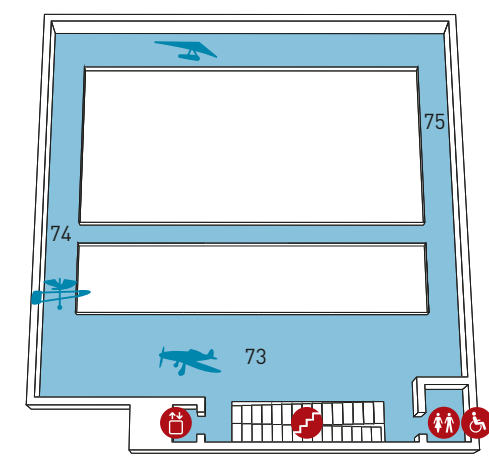

### SENSE OF VISIT

A1

M1

A0

M0

A-1

M1

ENTRANCE SAN VITTORE

### MAIN BUILDING

- 1 Regina Margherita
- 2 Old pharmacy
- 3 Art-quarium
- 4 Elea 9003
- 5 Jacquard loom
- 6 Nutrition
- 7 Particle physics
- 8 Tinkering Zone
- 9 i.lab Nutrition
- 10 i.lab Genetics
- 11 i.lab Biotechnology
- 12 Cloister I
- 13 Cloister II
- 14 Refectory hall\*
- 15 Auditorium\*
- 16 Library *(by appointment)*