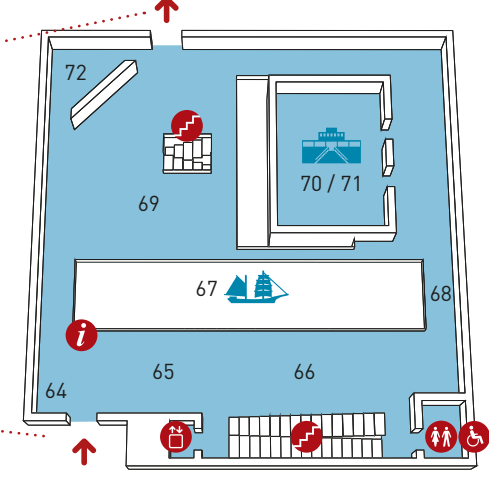

### SENSE OF VISIT

A1

M1

A0

M0

A-1

M1

ENTRANCE SAN VITTORE

### MAIN BUILDING

- 1 Regina Margherita
- 2 Old pharmacy
- 3 Art-quarium
- 4 Elea 9003
- 5 Jacquard loom
- 6 Nutrition
- 7 Particle physics
- 8 Tinkering Zone
- 9 i.lab Nutrition
- 10 i.lab Genetics
- 11 i.lab Biotechnology
- 12 Cloister I
- 13 Cloister II
- 14 Refectory hall\*
- 15 Auditorium\*
- 16 Library *(by appointment)*