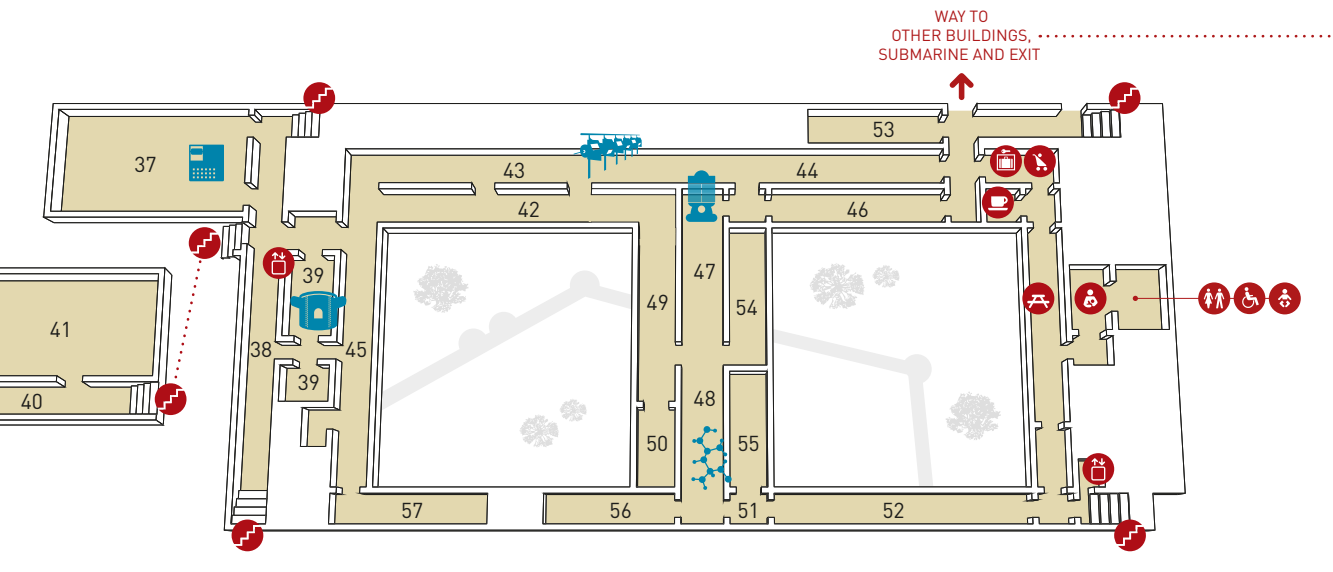

### SENSE OF VISIT

A1

M1

A0

M0

A-1

M1

ENTRANCE SAN VITTORE

### MAIN BUILDING

- 1 Regina Margherita
- 2 Old pharmacy
- 3 Art-quarium
- 4 Elea 9003
- 5 Jacquard loom
- 6 Nutrition
- 7 Particle physics
- 8 Tinkering Zone
- 9 i.lab Nutrition
- 10 i.lab Genetics
- 11 i.lab Biotechnology
- 12 Cloister I
- 13 Cloister II
- 14 Refectory hall\*
- 15 Auditorium\*
- 16 Library *(by appointment)*