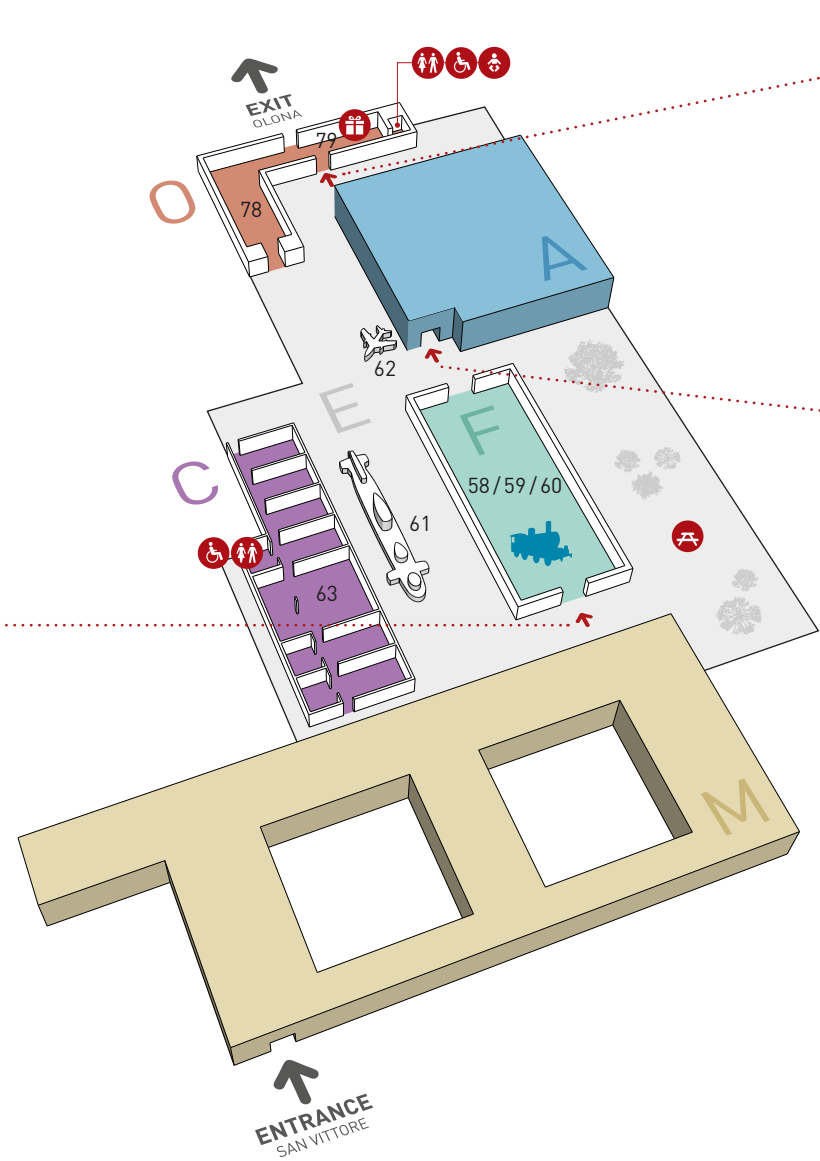

### SENSE OF VISIT

A1

M1

A0

M0

A-1

M1

ENTRANCE SAN VITTORE

### MAIN BUILDING

- 1 Regina Margherita
- 2 Old pharmacy
- 3 Art-quarium
- 4 Elea 9003
- 5 Jacquard loom
- 6 Nutrition
- 7 Particle physics
- 8 Tinkering Zone
- 9 i.lab Nutrition
- 10 i.lab Genetics
- 11 i.lab Biotechnology
- 12 Cloister I
- 13 Cloister II
- 14 Refectory hall\*
- 15 Auditorium\*
- 16 Library *(by appointment)*

- TICKET DESK
- INFORMATION
- TOILETS
- TOILETS

M2

- 17 Leonardo da Vinci
- 18 Space
- 19 My Planet from Space
- 20 Telegraph and Telephone
- 21 Networks
- 22 Marconi and the Radio
- 23 Radio broadcasting
- 24 Television
- 27 Horology
- 28 Jewellery
- 30 Historic automobiles
- 32 i.lab Leonardo
- 33 i.lab Mathematics
- 34 i.lab Electricity
- 35 Columns hall\*
- 36 Arcade\*