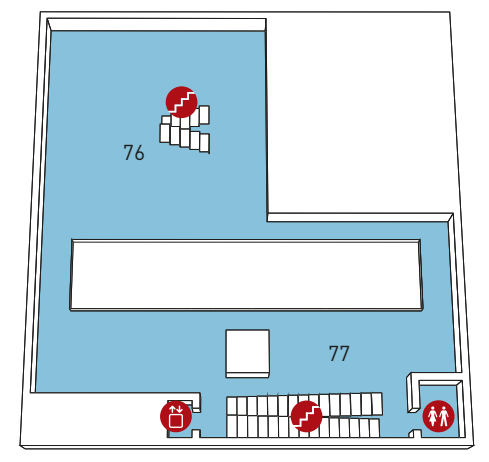

### SENSE OF VISIT

A1

M1

A0

M0

A-1

M1

ENTRANCE SAN VITTORE

### MAIN BUILDING

- 1 Regina Margherita
- 2 Old pharmacy
- 3 Art-quarium
- 4 Elea 9003
- 5 Jacquard loom
- 6 Nutrition
- 7 Particle physics
- 8 Tinkering Zone
- 9 i.lab Nutrition
- 10 i.lab Genetics
- 11 i.lab Biotechnology
- 12 Cloister I
- 13 Cloister II
- 14 Refectory hall\*
- 15 Auditorium\*
- 16 Library *(by appointment)*