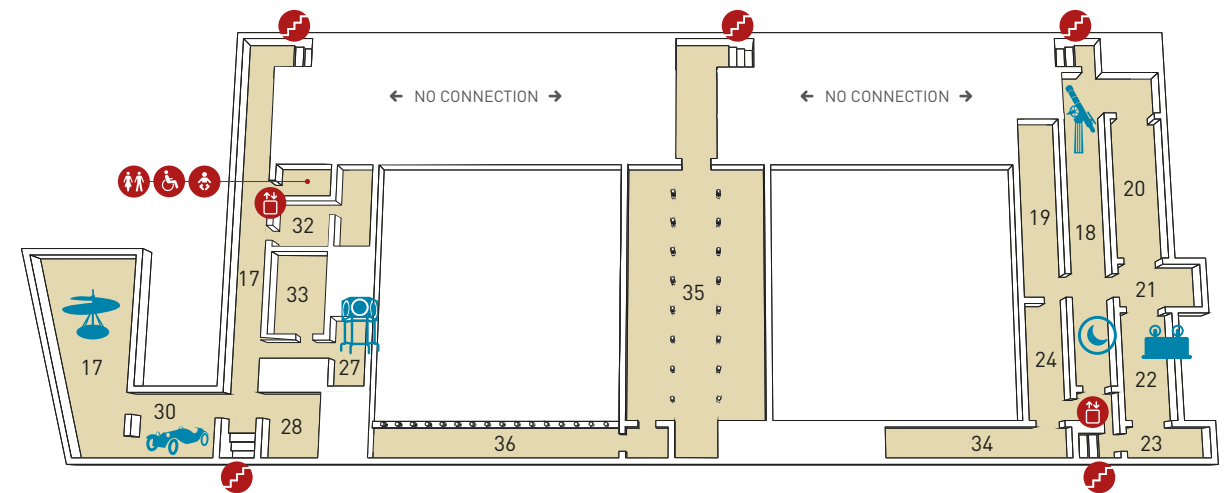

### SENSE OF VISIT

A1

M1

A0

M0

A-1

M1

ENTRANCE SAN VITTORE

### MAIN BUILDING

- 1 Regina Margherita
- 2 Old pharmacy
- 3 Art-quarium
- 4 Elea 9003
- 5 Jacquard loom
- 6 Nutrition
- 7 Particle physics
- 8 Tinkering Zone
- 9 i.lab Nutrition
- 10 i.lab Genetics
- 11 i.lab Biotechnology
- 12 Cloister I
- 13 Cloister II
- 14 Refectory hall\*
- 15 Auditorium\*
- 16 Library *(by appointment)*